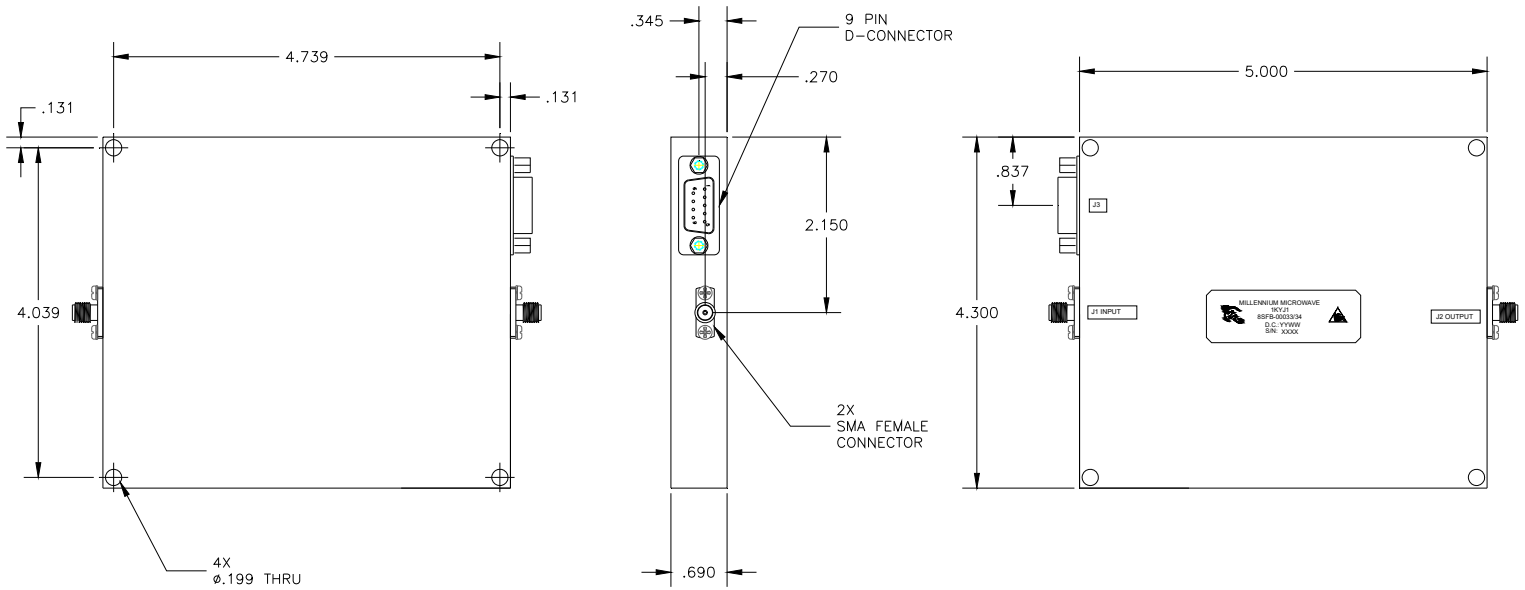

8SFB-00033

➤ Outline Drawing:

**MILLENNIUM
MICROWAVE
CORPORATION**

MILLENNIUM MICROWAVE CORPORATION
30733 PARK DRIVE, PRINCESS ANNE, MD 21853
PHONE: 410-742-8858
FAX: 410-548-7860
www.microwave2000.com