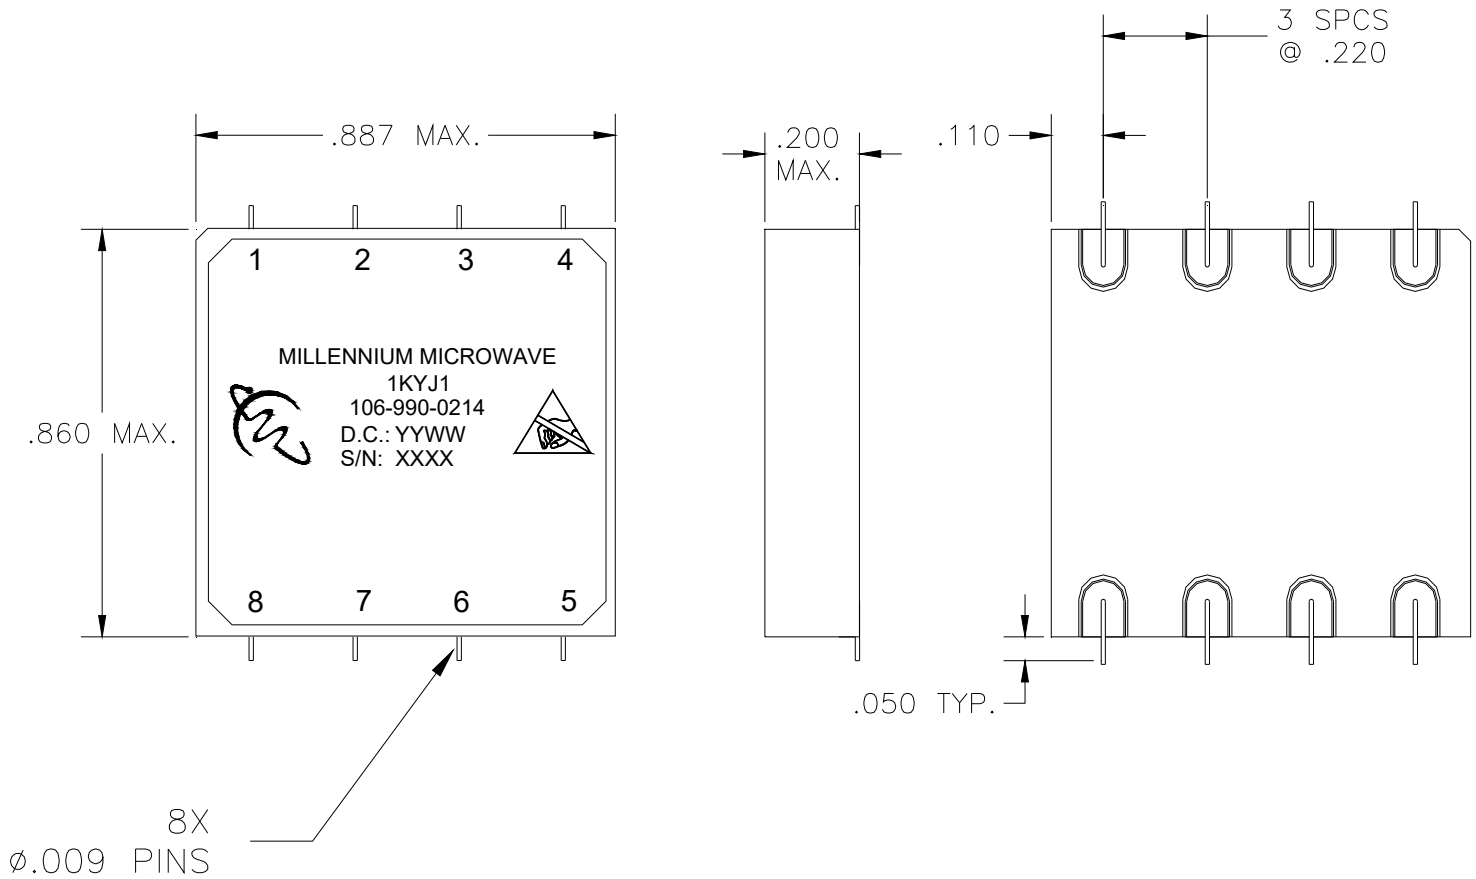

➤ Outline Drawing:

**MILLENNIUM
MICROWAVE
CORPORATION**

MILLENNIUM MICROWAVE CORPORATION
30733 PARK DRIVE, PRINCESS ANNE, MD 21853
PHONE: 410-742-8858
FAX: 410-548-7860
www.microwave2000.com